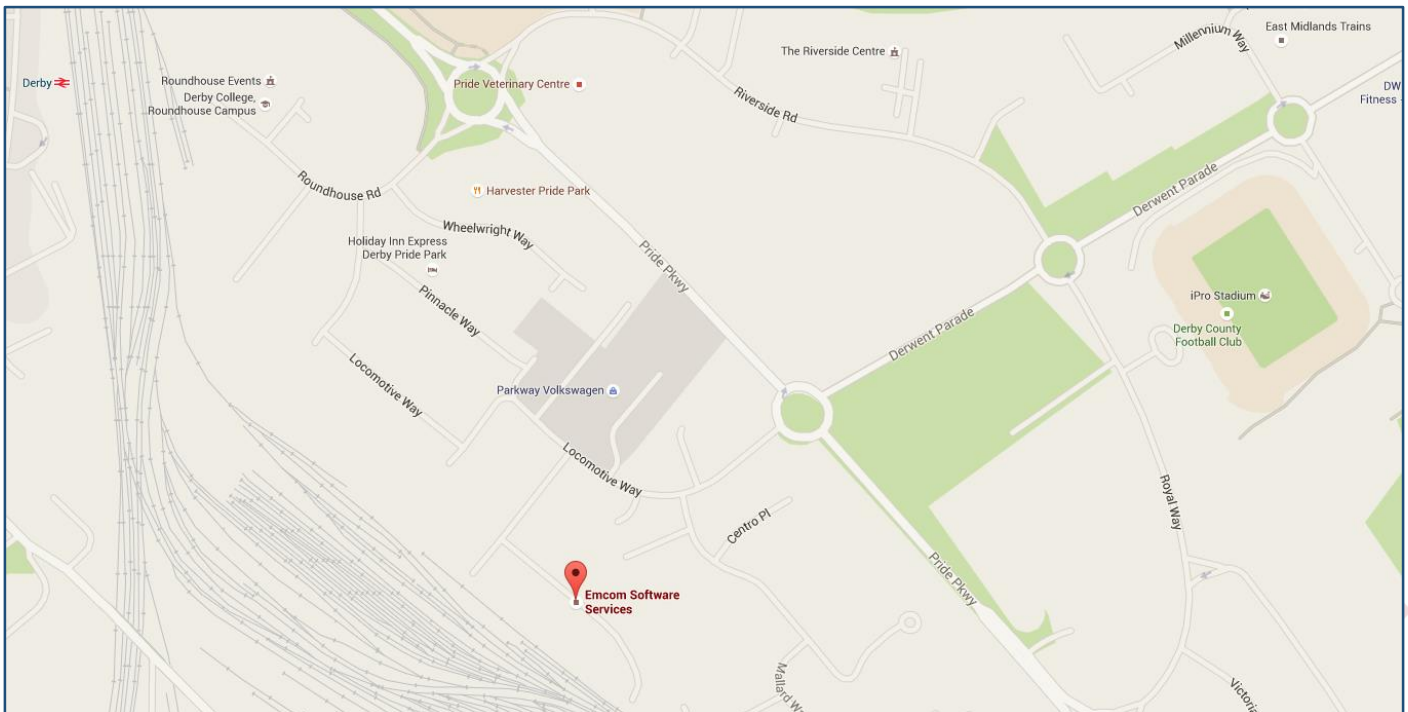

How to find us

EMCOM Software is well situated for access to the national rail network with Derby station just a 10 minute walk away, while the A50, A52, A38 and the M1 motorway are also nearby for visitors travelling by car.

East Midlands Airport is only around 20 minutes away from EMCOM by car and 10 minutes away from Derby Bus Station.

Address

35 Brunel Parkway, Pride Park, Derby, DE24 8HR

By Car

- Minutes from the M1
- Easily accessible by the M42, A50 and M6

By Rail

- One mile from Derby railway station

By Air

- 20 Minutes from East Midlands Airport

By Bus

- 20 minute walk from the bus station
- 5 minute drive from the bus station

SAFE
Part of the Safe Group

Safe Emcom Services Limited, 35 Brunel Parkway, Pride Park, Derby, DE24 8HR
Telephone: 01332 587740 Email: info@emcomsoftware.co.uk www.emcomsoftware.co.uk